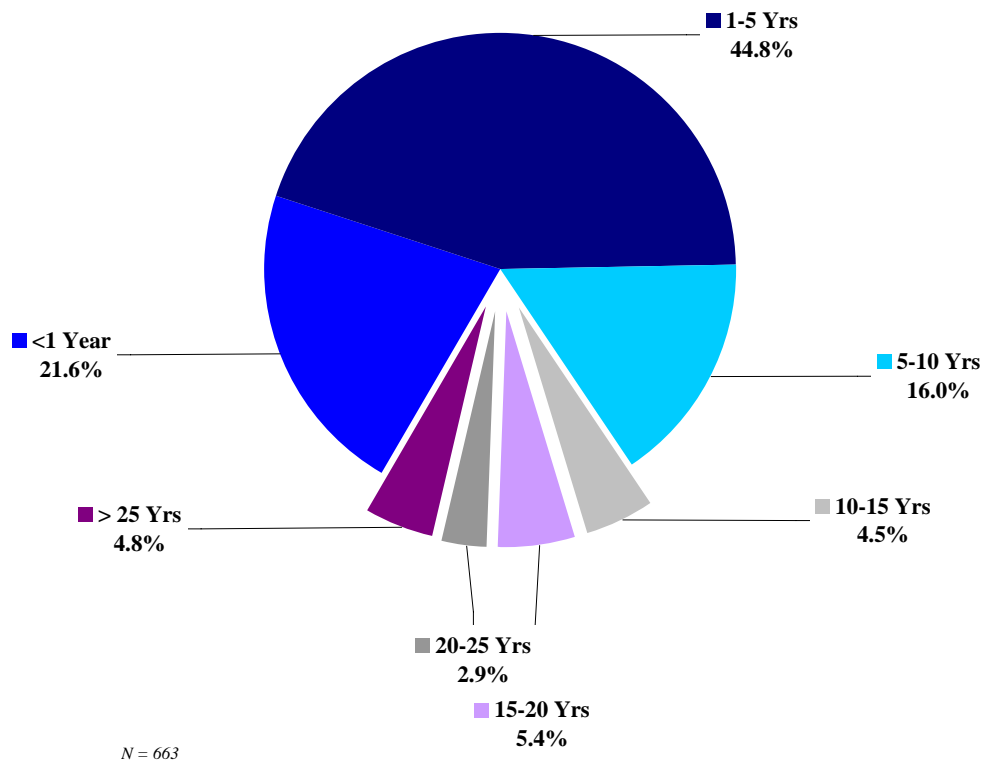

Campus Career Staff Separations Summary

Separations by Years of Service as of 10/31/05

Notes & Sources

Separations data is based on campus career staff employees only and does not include UCI Medical Center. Data extract was taken from Datawarehouse Monthly Snapshots.