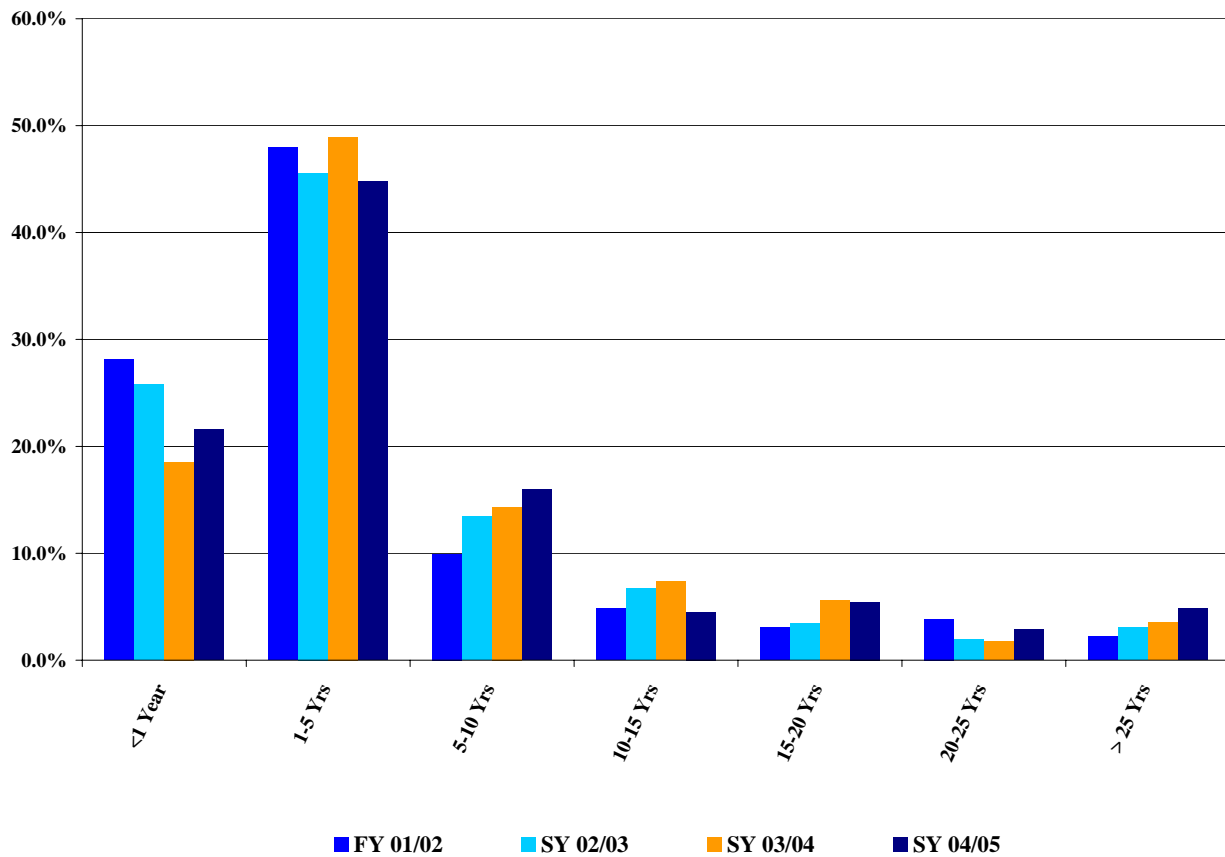

## Campus Career Staff Separations Summary

### Separations by Years of Service

**Notes & Sources**

Separations data is based on campus career staff employees only and does not include UCI Medical Center.

The data was extracted from Datawarehouse Monthly Snapshots.